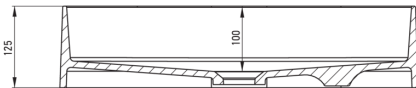

Features:

- Only the best materials, the quality of which has been confirmed by laboratory tests
- Properties of Deante granite: resistance to impact, high temperature, discoloration, thermal shock
- Hydrophobic properties repel water molecules
- Dedicated cleaning agent, safe for cleaned surfaces
- The finish enriched with silver ions adds antiseptic properties