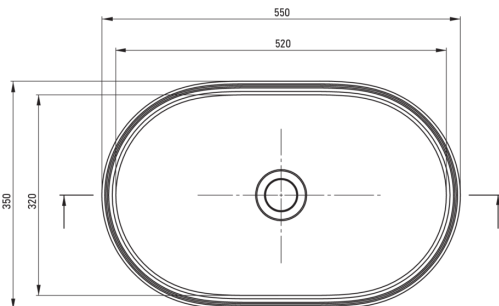

Features:

- Only the best materials, the quality of which has been confirmed by laboratory tests
- Properties of Deante granite: resistance to impact, high temperature, discoloration, thermal shock
- Hydrophobic properties repel water molecules
- Dedicated cleaning agent, safe for cleaned surfaces
- The finish enriched with silver ions adds antiseptic properties