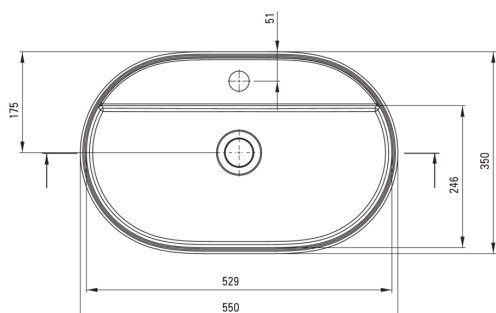

Features:

- Only the best materials, the quality of which has been confirmed by laboratory tests
- Properties of Deante granite: resistance to impact, high temperature, discoloration, thermal shock
- Hydrophobic properties repel water molecules
- The finish enriched with silver ions adds antiseptic properties
- Cleaning agent for fixtures in all colors available