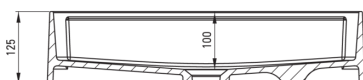

Features:

- Only the best materials, the quality of which has been confirmed by laboratory tests
- Properties of Deante granite: resistance to impact, high temperature, discoloration, thermal shock
- Hydrophobic properties repel water molecules
- The finish enriched with silver ions adds antiseptic properties
- Cleaning agent for fixtures in all colors available