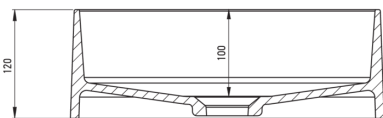

SILIA

Granite washbasin, countertop

Product code: CQS_TU4S
EAN: 5907650813828
Color: anthracite metallic
Warranty [years]: 10

Washbasin

Material	granite
Height [mm]	120
Installation method	countertop/standing

Features:

- Only the best materials, the quality of which has been confirmed by laboratory tests
- Properties of Deante granite: resistance to impact, high temperature, discoloration, thermal shock
- Dedicated cleaning agent, safe for cleaned surfaces
- Hydrophobic properties repel water molecules
- The finish enriched with silver ions adds antiseptic properties