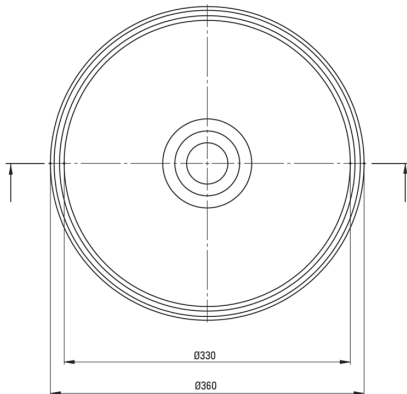

SILIA

Granite washbasin, countertop

Product code: CQS_TU4S
EAN: 5907650813828
Color: anthracite metallic
Warranty [years]: 10

Washbasin

Material	granite
Height [mm]	120
Installation method	countertop/standing

Features:

- Only the best materials, the quality of which has been confirmed by laboratory tests
- Properties of Deante granite: resistance to impact, high temperature, discoloration, thermal shock
- Dedicated cleaning agent, safe for cleaned surfaces
- Hydrophobic properties repel water molecules
- The finish enriched with silver ions adds antiseptic properties