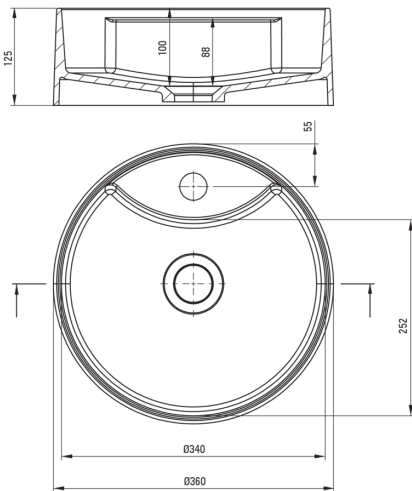

Features:

- Only the best materials, the quality of which has been confirmed by laboratory tests
- Properties of Deante granite: resistance to impact, high temperature, discoloration, thermal shock
- Hydrophobic properties repel water molecules
- The finish enriched with silver ions adds antiseptic properties
- Dedicated cleaning agent, safe for cleaned surfaces