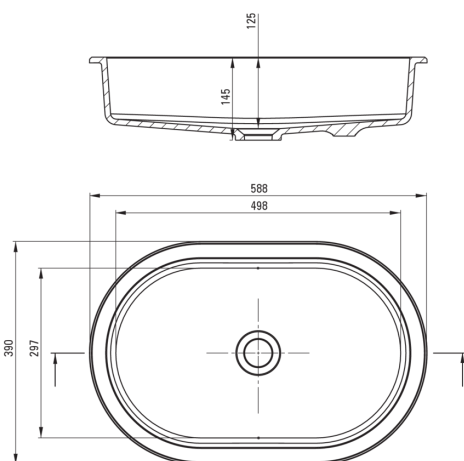

Features:

- Only the best materials, the quality of which has been confirmed by laboratory tests
- Properties of Deante granite: resistance to impact, high temperature, discoloration, thermal shock
- Hydrophobic properties repel water molecules
- The finish enriched with silver ions adds antiseptic properties
- Dedicated cleaning agent, safe for cleaned surfaces