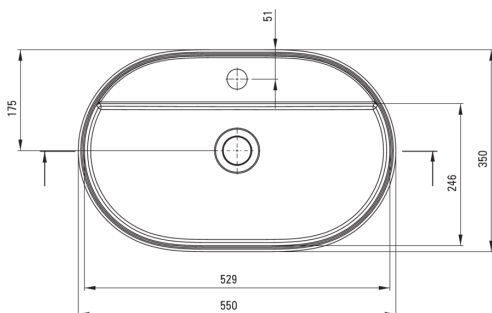

SILIA

Granite washbasin, countertop

Product code: CQS_SU6B

EAN: 5907650865520

Color: metallic grey

Warranty [years]: 10

Washbasin

Material	granite
Width [mm]	350
Length [mm]	550
Height [mm]	125
Installation method	countertop/standing

Features:

- Only the best materials, the quality of which has been confirmed by laboratory tests
- Properties of Deante granite: resistance to impact, high temperature, discoloration, thermal shock
- Hydrophobic properties repel water molecules
- The finish enriched with silver ions adds antiseptic properties
- Cleaning agent for fixtures in all colors available