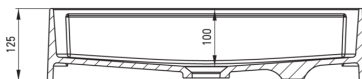

SILIA

Granite washbasin, countertop

Product code: CQS_SU6B

EAN: 5907650865520

Color: metallic grey

Warranty [years]: 10

Washbasin

Material	granite
Width [mm]	350
Length [mm]	550
Height [mm]	125
Installation method	countertop/standing

Features:

- Only the best materials, the quality of which has been confirmed by laboratory tests
- Properties of Deante granite: resistance to impact, high temperature, discoloration, thermal shock
- Hydrophobic properties repel water molecules
- The finish enriched with silver ions adds antiseptic properties
- Cleaning agent for fixtures in all colors available