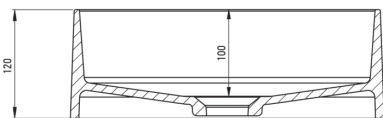

Features:

- Only the best materials, the quality of which has been confirmed by laboratory tests
- Properties of Deante granite: resistance to impact, high temperature, discoloration, thermal shock
- Hydrophobic properties repel water molecules
- The finish enriched with silver ions adds antiseptic properties
- Dedicated cleaning agent, safe for cleaned surfaces