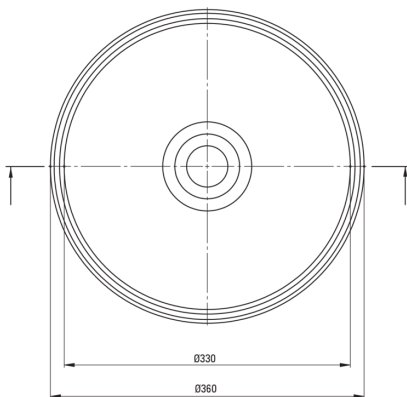

SILIA

Granite washbasin, countertop

Product code: CQS_SU4S

EAN: 5907650813842

Color: metallic grey

Warranty [years]: 10

Washbasin

Material	granite
Width [mm]	360
Height [mm]	120
Installation method	countertop/standing

Features:

- Only the best materials, the quality of which has been confirmed by laboratory tests
- Properties of Deante granite: resistance to impact, high temperature, discoloration, thermal shock
- Hydrophobic properties repel water molecules
- The finish enriched with silver ions adds antiseptic properties
- Dedicated cleaning agent, safe for cleaned surfaces