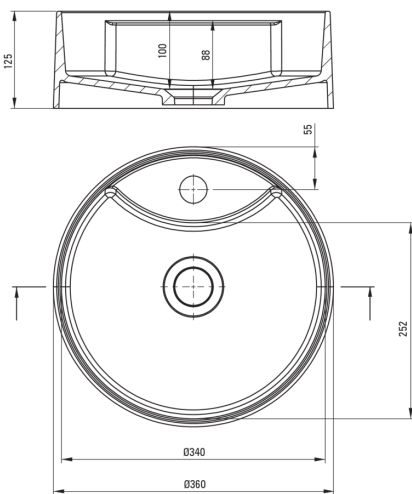

Features:

- Only the best materials, the quality of which has been confirmed by laboratory tests
- Properties of Deante granite: resistance to impact, high temperature, discoloration, thermal shock
- Hydrophobic properties repel water molecules
- The finish enriched with silver ions adds antiseptic properties
- Dedicated cleaning agent, safe for cleaned surfaces