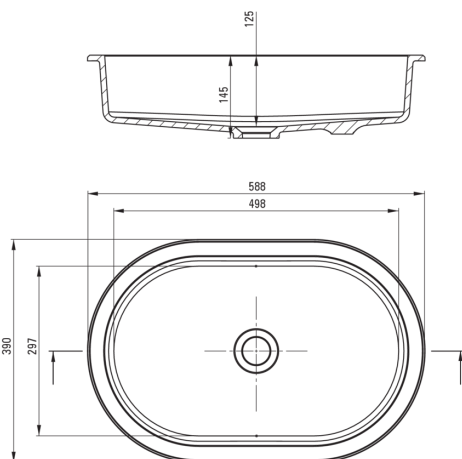

Features:

- Only the best materials, the quality of which has been confirmed by laboratory tests
- Properties of Deante granite: resistance to impact, high temperature, discoloration, thermal shock
- Hydrophobic properties repel water molecules
- Dedicated cleaning agent, safe for cleaned surfaces
- The finish enriched with silver ions adds antiseptic properties