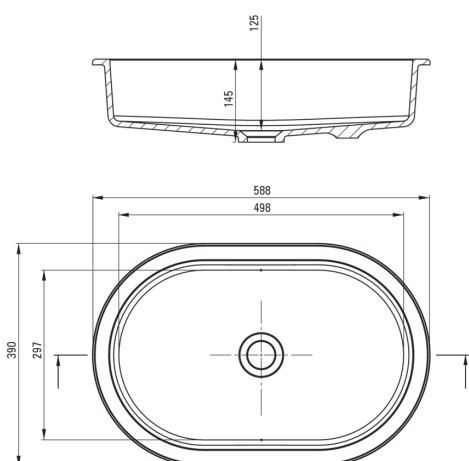

SILIA

Granite washbasin, undermount/inset

Product code: CQS_NU6U

EAN: 5907650841852

Color: nero

Warranty [years]: 10

Washbasin

Material	granite
Width [mm]	390
Length [mm]	588
Height [mm]	145
Installation method	under mounted

Features:

- Only the best materials, the quality of which has been confirmed by laboratory tests
- Properties of Deante granite: resistance to impact, high temperature, discoloration, thermal shock
- Hydrophobic properties repel water molecules
- Dedicated cleaning agent, safe for cleaned surfaces
- The finish enriched with silver ions adds antiseptic properties