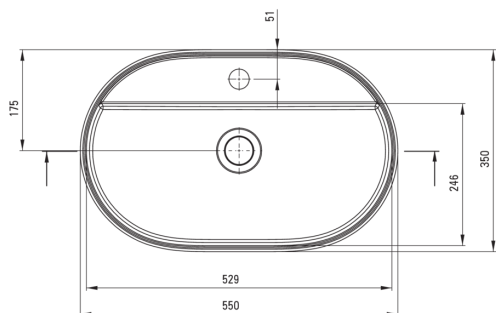

SILIA

Granite washbasin, countertop

Product code: CQS_NU6B

EAN: 5907650865513

Color: nero

Warranty [years]: 10

Washbasin

Material	granite
Width [mm]	350
Length [mm]	550
Height [mm]	125
Installation method	countertop/standing

Features:

- Only the best materials, the quality of which has been confirmed by laboratory tests
- Properties of Deante granite: resistance to impact, high temperature, discoloration, thermal shock
- Hydrophobic properties repel water molecules
- The finish enriched with silver ions adds antiseptic properties
- Cleaning agent for fixtures in all colors available