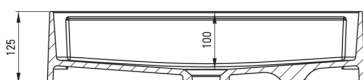

SILIA

Granite washbasin, countertop

Product code: CQS_NU6B

EAN: 5907650865513

Color: nero

Warranty [years]: 10

Washbasin

Material	granite
Width [mm]	350
Length [mm]	550
Height [mm]	125
Installation method	countertop/standing

Features:

- Only the best materials, the quality of which has been confirmed by laboratory tests
- Properties of Deante granite: resistance to impact, high temperature, discoloration, thermal shock
- Hydrophobic properties repel water molecules
- The finish enriched with silver ions adds antiseptic properties
- Cleaning agent for fixtures in all colors available