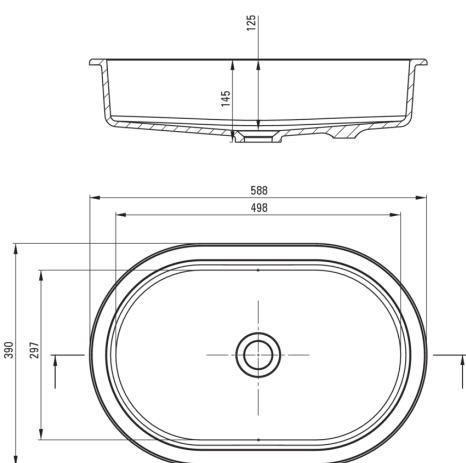

Features:

- Only the best materials, the quality of which has been confirmed by laboratory tests
- Properties of Deante granite: resistance to impact, high temperature, discoloration, thermal shock
- Hydrophobic properties repel water molecules
- Dedicated cleaning agent, safe for cleaned surfaces
- The finish enriched with silver ions adds antiseptic properties