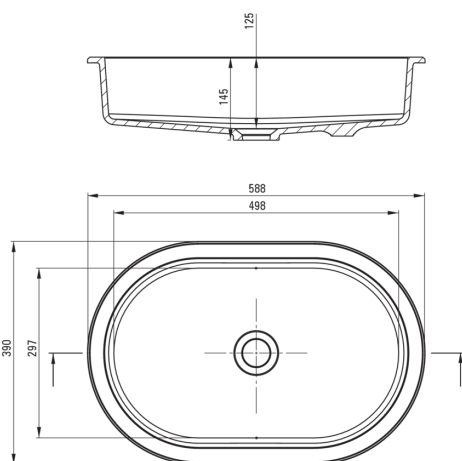

SILIA

Granite washbasin, undermount/inset

Product code: CQS_AU6U

EAN: 5907650841845

Color: alabaster

Warranty [years]: 10

Washbasin

Material	granite
Width [mm]	390
Length [mm]	588
Height [mm]	145
Installation method	under mounted

Features:

- Only the best materials, the quality of which has been confirmed by laboratory tests
- Properties of Deante granite: resistance to impact, high temperature, discoloration, thermal shock
- Hydrophobic properties repel water molecules
- Dedicated cleaning agent, safe for cleaned surfaces
- The finish enriched with silver ions adds antiseptic properties