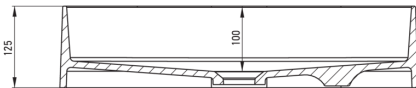

Features:

- Only the best materials, the quality of which has been confirmed by laboratory tests
- Hydrophobic properties repel water molecules
- Properties of Deante granite: resistance to impact, high temperature, discoloration, thermal shock
- Dedicated cleaning agent, safe for cleaned surfaces
- The finish enriched with silver ions adds antiseptic properties