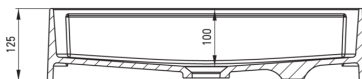

Features:

- Only the best materials, the quality of which has been confirmed by laboratory tests
- Properties of Deante granite: resistance to impact, high temperature, discoloration, thermal shock
- Hydrophobic properties repel water molecules
- The finish enriched with silver ions adds antiseptic properties
- The offer includes a cleaning agent for fixtures in all colors