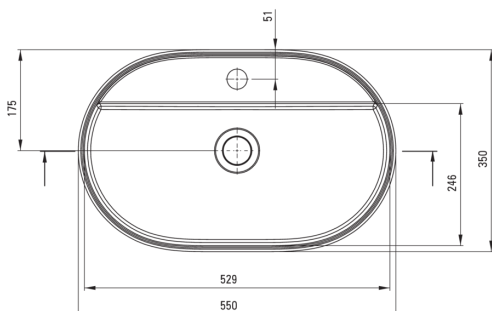

Features:

- Only the best materials, the quality of which has been confirmed by laboratory tests
- Properties of Deante granite: resistance to impact, high temperature, discoloration, thermal shock
- Hydrophobic properties repel water molecules
- The finish enriched with silver ions adds antiseptic properties
- The offer includes a cleaning agent for fixtures in all colors