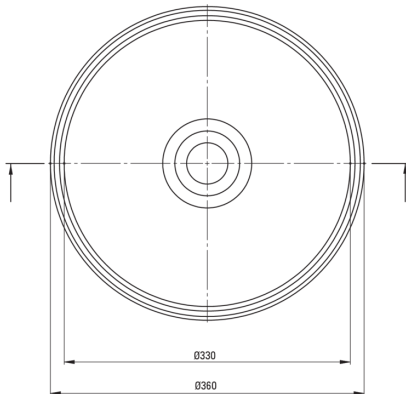

SILIA

Granite washbasin, countertop

Product code: CQS_AU4S

EAN: 5907650813811

Color: alabaster

Warranty [years]: 10

Washbasin

Material	granite
Height [mm]	120
Installation method	countertop/standing

Features:

- Only the best materials, the quality of which has been confirmed by laboratory tests
- Properties of Deante granite: resistance to impact, high temperature, discoloration, thermal shock
- Hydrophobic properties repel water molecules
- Dedicated cleaning agent, safe for cleaned surfaces
- The finish enriched with silver ions adds antiseptic properties