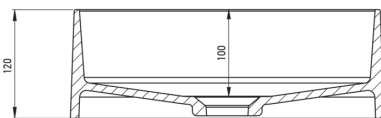

SILIA

Granite washbasin, countertop

Product code: CQS_AU4S

EAN: 5907650813811

Color: alabaster

Warranty [years]: 10

Washbasin

Material	granite
Height [mm]	120
Installation method	countertop/standing

Features:

- Only the best materials, the quality of which has been confirmed by laboratory tests
- Properties of Deante granite: resistance to impact, high temperature, discoloration, thermal shock
- Hydrophobic properties repel water molecules
- Dedicated cleaning agent, safe for cleaned surfaces
- The finish enriched with silver ions adds antiseptic properties