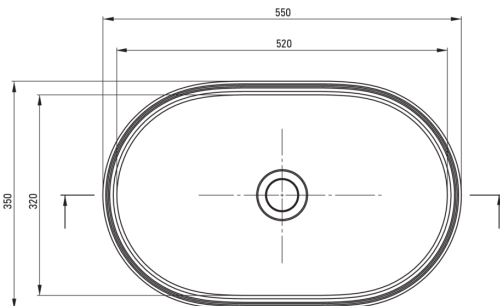

Features:

- Only the best materials, the quality of which has been confirmed by laboratory tests
- Properties of Deante granite: resistance to impact, high temperature, discoloration, thermal shock
- Hydrophobic properties repel water molecules
- The finish enriched with silver ions adds antiseptic properties
- Dedicated cleaning agent, safe for cleaned surfaces