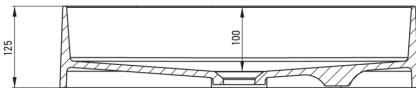

Features:

- Only the best materials, the quality of which has been confirmed by laboratory tests
- Properties of Deante granite: resistance to impact, high temperature, discoloration, thermal shock
- Hydrophobic properties repel water molecules
- The finish enriched with silver ions adds antiseptic properties
- Dedicated cleaning agent, safe for cleaned surfaces