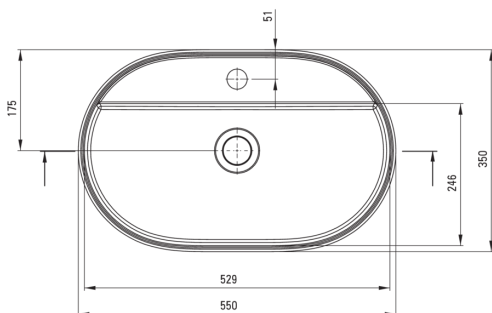

SILIA

Granite washbasin, countertop

Product code: CQS_5U6B

EAN: 5907650883692

Color: beige

Warranty [years]: 10

Washbasin

Material	granite
Width [mm]	350
Length [mm]	550
Height [mm]	125
Installation method	countertop/standing

Features:

- Only the best materials, the quality of which has been confirmed by laboratory tests
- Properties of Deante granite: resistance to impact, high temperature, discoloration, thermal shock
- Hydrophobic properties repel water molecules
- The finish enriched with silver ions adds antiseptic properties
- Dedicated cleaning agent, safe for cleaned surfaces