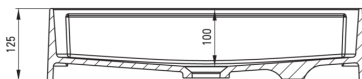

SILIA

Granite washbasin, countertop

Product code: CQS_5U6B

EAN: 5907650883692

Color: beige

Warranty [years]: 10

Washbasin

Material	granite
Width [mm]	350
Length [mm]	550
Height [mm]	125
Installation method	countertop/standing

Features:

- Only the best materials, the quality of which has been confirmed by laboratory tests
- Properties of Deante granite: resistance to impact, high temperature, discoloration, thermal shock
- Hydrophobic properties repel water molecules
- The finish enriched with silver ions adds antiseptic properties
- Dedicated cleaning agent, safe for cleaned surfaces