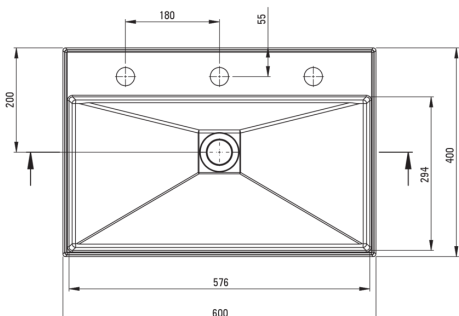

Features:

- Properties of Deante granite: resistance to impact, high temperature, discoloration, thermal shock
- Customizable elements - connect consoles and posts your way
- Dedicated cleaning agent, safe for cleaned surfaces
- Hydrophobic properties repel water molecules
- The finish enriched with silver ions adds antiseptic properties
- Only the best materials, the quality of which has been confirmed by laboratory tests