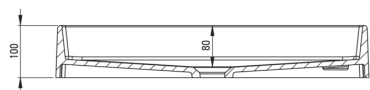

Features:

- Properties of Deante granite: resistance to impact, high temperature, discoloration, thermal shock
- Customizable elements - connect consoles and posts your way
- Dedicated cleaning agent, safe for cleaned surfaces
- Hydrophobic properties repel water molecules
- The finish enriched with silver ions adds antiseptic properties
- Only the best materials, the quality of which has been confirmed by laboratory tests