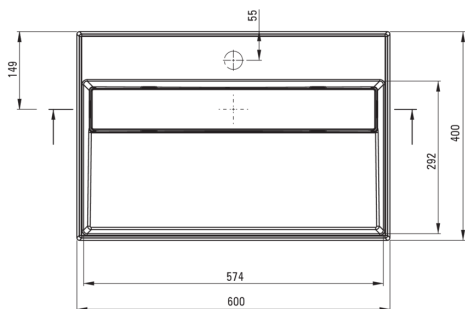

CORREO

Granite washbasin, countertop

Product code: CQR_TU6M

EAN: 5907650865278

Color: anthracite metallic

Warranty [years]: 10

Washbasin

Material	granite
Width [mm]	400
Length [mm]	600
Height [mm]	130
Installation method	countertop/standing

Features:

- Hydrophobic properties repel water molecules
- Properties of Deante granite: resistance to impact, high temperature, discoloration, thermal shock
- The finish enriched with silver ions adds antiseptic properties
- Only the best materials, the quality of which has been confirmed by laboratory tests
- Dedicated cleaning agent, safe for cleaned surfaces