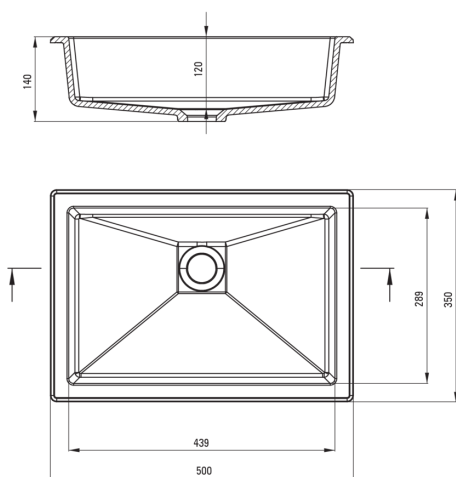

CORREO

Granite washbasin, undermount/inset

deante

Product code: CQR_TU5U

EAN: 5907650827603

Color: anthracite metallic

Warranty [years]: 10

Washbasin

Material	granite
Width [mm]	500
Length [mm]	350
Height [mm]	140
Installation method	under mounted, recessed

Features:

- Properties of Deante granite: resistance to impact, high temperature, discoloration, thermal shock
- Hydrophobic properties repel water molecules
- The finish enriched with silver ions adds antiseptic properties
- Dedicated cleaning agent, safe for cleaned surfaces