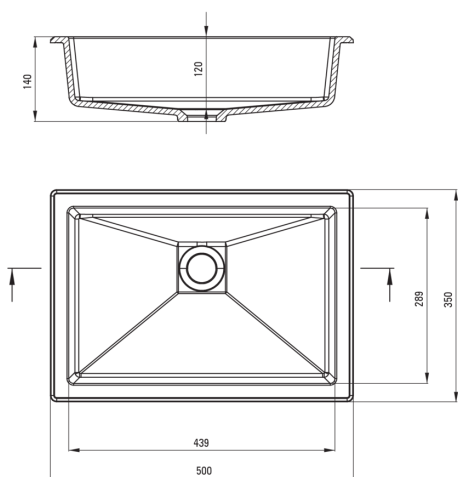

Features:

- Properties of Deante granite: resistance to impact, high temperature, discoloration, thermal shock
- Hydrophobic properties repel water molecules
- The finish enriched with silver ions adds antiseptic properties
- Dedicated cleaning agent, safe for cleaned surfaces