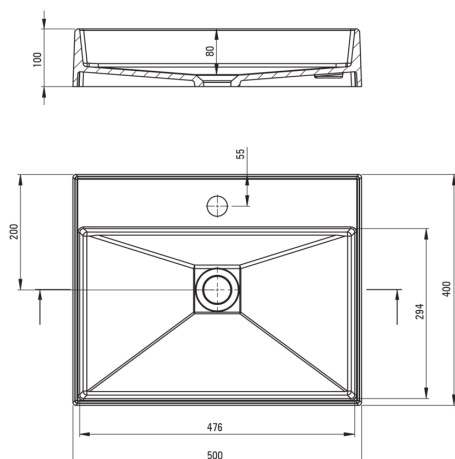

Features:

- The finish enriched with silver ions adds antiseptic properties
- Properties of Deante granite: resistance to impact, high temperature, discoloration, thermal shock
- Hydrophobic properties repel water molecules
- Customizable elements - connect consoles and posts your way
- Dedicated cleaning agent, safe for cleaned surfaces