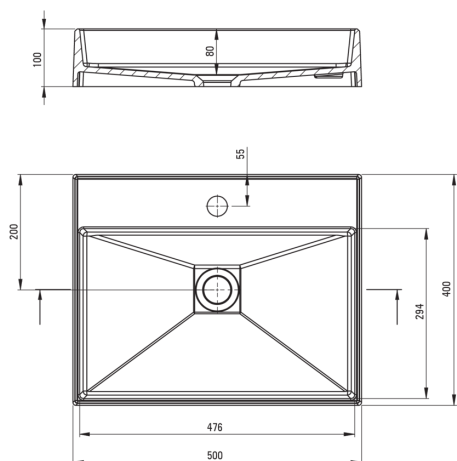

Features:

- The finish enriched with silver ions adds antiseptic properties
- Properties of Deante granite: resistance to impact, high temperature, discoloration, thermal shock
- Hydrophobic properties repel water molecules
- Customizable elements - connect consoles and posts your way
- Dedicated cleaning agent, safe for cleaned surfaces