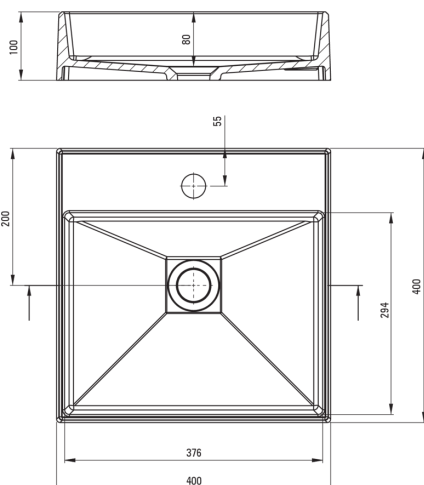

Features:

- The finish enriched with silver ions adds antiseptic properties
- Properties of Deante granite: resistance to impact, high temperature, discoloration, thermal shock
- Hydrophobic properties repel water molecules
- Dedicated cleaning agent, safe for cleaned surfaces
- The finish enriched with silver ions adds antiseptic properties