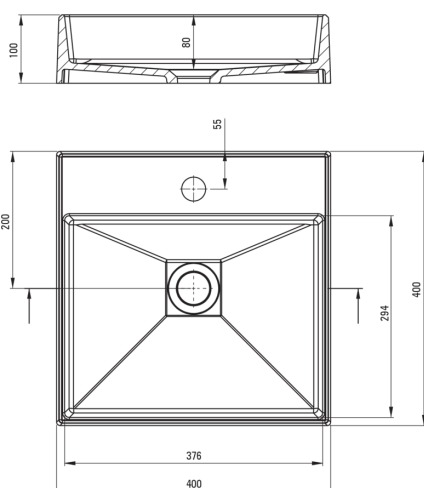

Features:

- The finish enriched with silver ions adds antiseptic properties
- Properties of Deante granite: resistance to impact, high temperature, discoloration, thermal shock
- Hydrophobic properties repel water molecules
- Dedicated cleaning agent, safe for cleaned surfaces
- The finish enriched with silver ions adds antiseptic properties