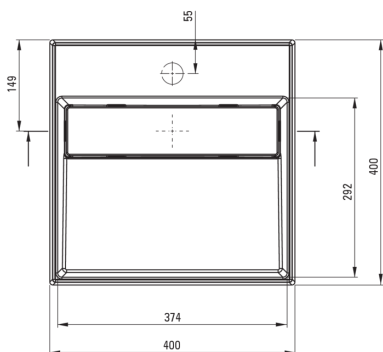

CORREO

Granite washbasin, countertop

Product code: CQR_TU4M

EAN: 5907650865193

Color: anthracite metallic

Warranty [years]: 10

Washbasin

Material	granite
Width [mm]	400
Length [mm]	400
Height [mm]	130
Installation method	countertop/standing

Features:

- Hydrophobic properties repel water molecules
- Properties of Deante granite: resistance to impact, high temperature, discoloration, thermal shock
- The finish enriched with silver ions adds antiseptic properties
- Only the best materials, the quality of which has been confirmed by laboratory tests
- Dedicated cleaning agent, safe for cleaned surfaces