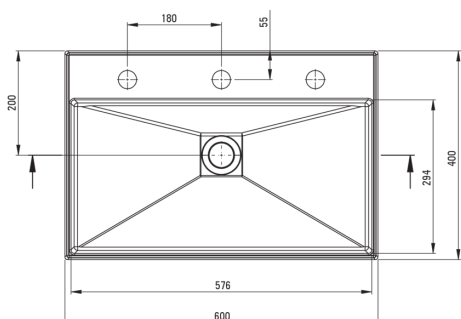

Features:

- Properties of Deante granite: resistance to impact, high temperature, discoloration, thermal shock
- Customizable elements - connect consoles and posts your way
- Dedicated cleaning agent, safe for cleaned surfaces
- Hydrophobic properties repel water molecules
- The finish enriched with silver ions adds antiseptic properties
- Only the best materials, the quality of which has been confirmed by laboratory tests