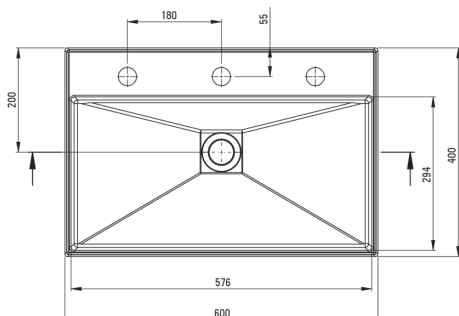

Features:

- Properties of Deante granite: resistance to impact, high temperature, discoloration, thermal shock
- Customizable elements - connect consoles and posts your way
- Dedicated cleaning agent, safe for cleaned surfaces
- Hydrophobic properties repel water molecules
- The finish enriched with silver ions adds antiseptic properties
- Only the best materials, the quality of which has been confirmed by laboratory tests