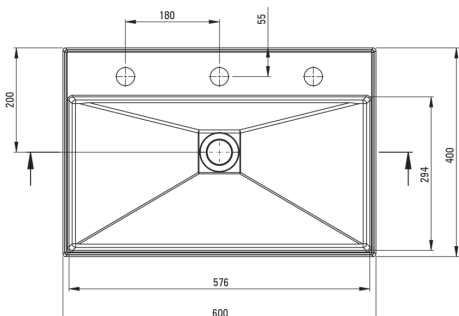

CORREO

Granite washbasin, countertop

Product code: CQR_SU6S

EAN: 5908212093047

Color: metallic grey

Warranty [years]: 10

Washbasin

Material	granite
Width [mm]	400
Length [mm]	600
Height [mm]	100
Installation method	countertop/standing

Features:

- Properties of Deante granite: resistance to impact, high temperature, discoloration, thermal shock
- Customizable elements - connect consoles and posts your way
- Dedicated cleaning agent, safe for cleaned surfaces
- Hydrophobic properties repel water molecules
- The finish enriched with silver ions adds antiseptic properties
- Only the best materials, the quality of which has been confirmed by laboratory tests