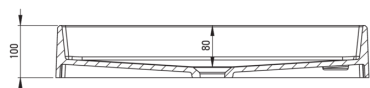

Features:

- Properties of Deante granite: resistance to impact, high temperature, discoloration, thermal shock
- Customizable elements - connect consoles and posts your way
- Dedicated cleaning agent, safe for cleaned surfaces
- Hydrophobic properties repel water molecules
- The finish enriched with silver ions adds antiseptic properties
- Only the best materials, the quality of which has been confirmed by laboratory tests