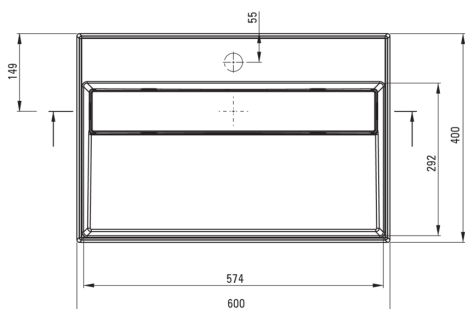

CORREO

Granite washbasin, countertop

Product code: CQR_SU6M

EAN: 5907650865261

Color: metallic grey

Warranty [years]: 10

Washbasin

Material	granite
Width [mm]	400
Length [mm]	600
Height [mm]	130
Installation method	countertop/standing

Features:

- Hydrophobic properties repel water molecules
- Properties of Deante granite: resistance to impact, high temperature, discoloration, thermal shock
- The finish enriched with silver ions adds antiseptic properties
- Only the best materials, the quality of which has been confirmed by laboratory tests
- Dedicated cleaning agent, safe for cleaned surfaces