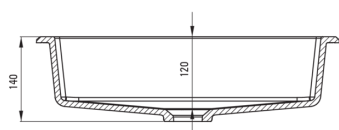

Features:

- Properties of Deante granite: resistance to impact, high temperature, discoloration, thermal shock
- Hydrophobic properties repel water molecules
- The finish enriched with silver ions adds antiseptic properties
- Dedicated cleaning agent, safe for cleaned surfaces