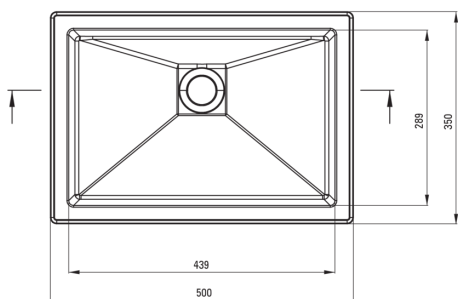

CORREO

Granite washbasin, undermount/inset

Product code: CQR_SU5U

EAN: 5907650827610

Color: metallic grey

Warranty [years]: 10

Washbasin

Material	granite
Width [mm]	500
Length [mm]	350
Height [mm]	140
Installation method	under mounted, recessed

Features:

- Properties of Deante granite: resistance to impact, high temperature, discoloration, thermal shock
- Hydrophobic properties repel water molecules
- The finish enriched with silver ions adds antiseptic properties
- Dedicated cleaning agent, safe for cleaned surfaces