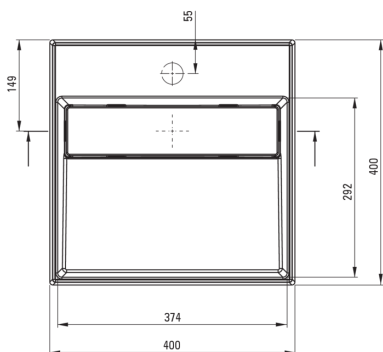

CORREO

Granite washbasin, countertop

Product code: CQR_SU4M

EAN: 5907650865186

Color: metallic grey

Warranty [years]: 10

Washbasin

Material	granite
Width [mm]	400
Length [mm]	400
Height [mm]	130
Installation method	countertop/standing

Features:

- Hydrophobic properties repel water molecules
- Properties of Deante granite: resistance to impact, high temperature, discoloration, thermal shock
- The finish enriched with silver ions adds antiseptic properties
- Only the best materials, the quality of which has been confirmed by laboratory tests
- Dedicated cleaning agent, safe for cleaned surfaces