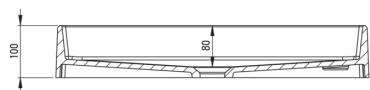

Features:

- Properties of Deante granite: resistance to impact, high temperature, discoloration, thermal shock
- Customizable elements - connect consoles and posts your way
- Dedicated cleaning agent, safe for cleaned surfaces
- Hydrophobic properties repel water molecules
- Only the best materials, the quality of which has been confirmed by laboratory tests
- The finish enriched with silver ions adds antiseptic properties