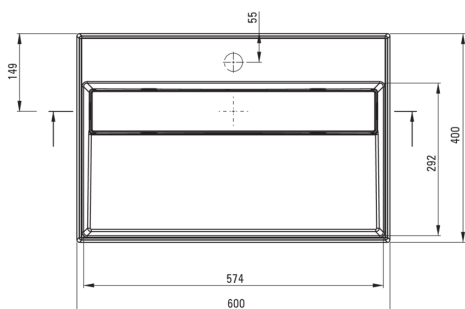

CORREO

Granite washbasin, countertop

Product code: CQR_NU6M

EAN: 5907650865254

Color: nero

Warranty [years]: 10

Washbasin

Material	granite
Width [mm]	400
Length [mm]	600
Height [mm]	130
Installation method	countertop/standing

Features:

- Hydrophobic properties repel water molecules
- Properties of Deante granite: resistance to impact, high temperature, discoloration, thermal shock
- The finish enriched with silver ions adds antiseptic properties
- Only the best materials, the quality of which has been confirmed by laboratory tests
- Dedicated cleaning agent, safe for cleaned surfaces