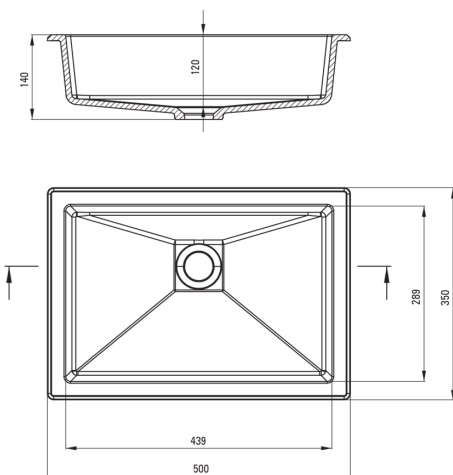

Features:

- Properties of Deante granite: resistance to impact, high temperature, discoloration, thermal shock
- Hydrophobic properties repel water molecules
- Dedicated cleaning agent, safe for cleaned surfaces
- The finish enriched with silver ions adds antiseptic properties