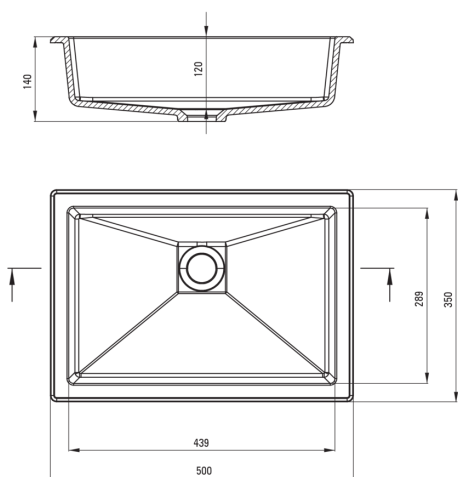

CORREO

Granite washbasin, undermount/inset

Product code: CQR_NU5U

EAN: 5907650827566

Color: nero

Warranty [years]: 10

Washbasin

Material	granite
Width [mm]	500
Length [mm]	350
Height [mm]	140
Installation method	recessed, under mounted

Features:

- Properties of Deante granite: resistance to impact, high temperature, discoloration, thermal shock
- Hydrophobic properties repel water molecules
- Dedicated cleaning agent, safe for cleaned surfaces
- The finish enriched with silver ions adds antiseptic properties