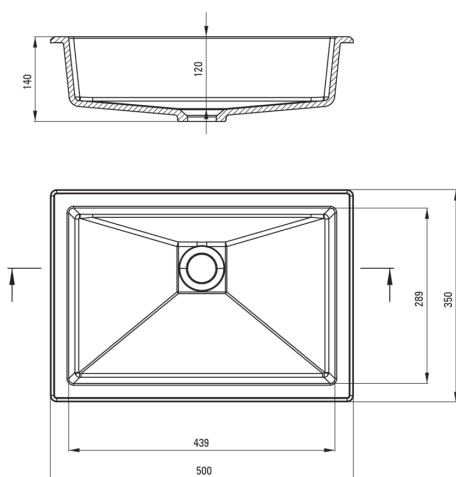

CORREO

Granite washbasin, undermount/inset

Product code: CQR_NU5U

EAN: 5907650827566

Color: nero

Warranty [years]: 10

Washbasin

Material	granite
Width [mm]	500
Length [mm]	350
Height [mm]	140
Installation method	recessed, under mounted

Features:

- Properties of Deante granite: resistance to impact, high temperature, discoloration, thermal shock
- Hydrophobic properties repel water molecules
- Dedicated cleaning agent, safe for cleaned surfaces
- The finish enriched with silver ions adds antiseptic properties