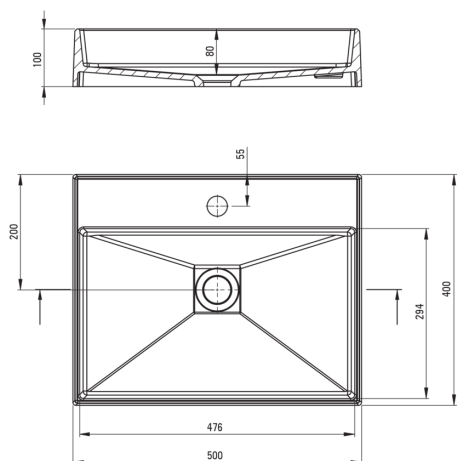

Features:

- Properties of Deante granite: resistance to impact, high temperature, discoloration, thermal shock
- Customizable elements - connect consoles and posts your way
- Hydrophobic properties repel water molecules
- Dedicated cleaning agent, safe for cleaned surfaces
- The finish enriched with silver ions adds antiseptic properties