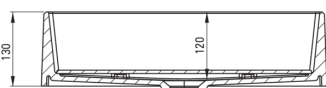

Features:

- Hydrophobic properties repel water molecules
- Properties of Deante granite: resistance to impact, high temperature, discoloration, thermal shock
- The finish enriched with silver ions adds antiseptic properties
- Only the best materials, the quality of which has been confirmed by laboratory tests
- Dedicated cleaning agent, safe for cleaned surfaces