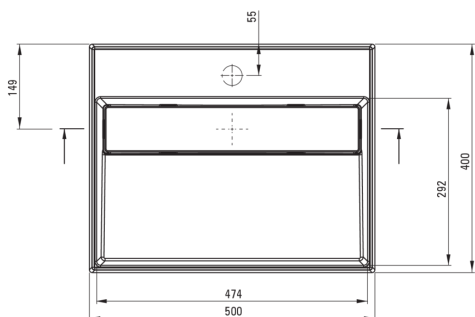

Features:

- Hydrophobic properties repel water molecules
- Properties of Deante granite: resistance to impact, high temperature, discoloration, thermal shock
- The finish enriched with silver ions adds antiseptic properties
- Only the best materials, the quality of which has been confirmed by laboratory tests
- Dedicated cleaning agent, safe for cleaned surfaces