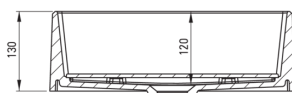

Features:

- Hydrophobic properties repel water molecules
- Properties of Deante granite: resistance to impact, high temperature, discoloration, thermal shock
- The finish enriched with silver ions adds antiseptic properties
- Only the best materials, the quality of which has been confirmed by laboratory tests
- Dedicated cleaning agent, safe for cleaned surfaces