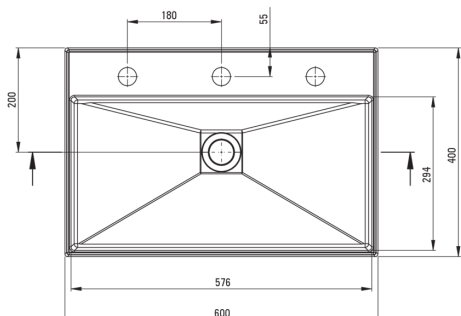

CORREO

Granite washbasin, countertop

Product code: CQR_AU6S

EAN: 5907650878957

Color: alabaster

Warranty [years]: 10

Washbasin

Material	granite
Width [mm]	400
Length [mm]	600
Height [mm]	100
Installation method	countertop/standing

Features:

- Properties of Deante granite: resistance to impact, high temperature, discoloration, thermal shock
- Hydrophobic properties repel water molecules
- Only the best materials, the quality of which has been confirmed by laboratory tests
- The finish enriched with silver ions adds antiseptic properties