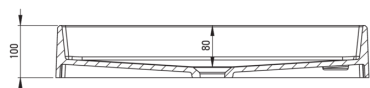

Features:

- Properties of Deante granite: resistance to impact, high temperature, discoloration, thermal shock
- Hydrophobic properties repel water molecules
- Only the best materials, the quality of which has been confirmed by laboratory tests
- The finish enriched with silver ions adds antiseptic properties