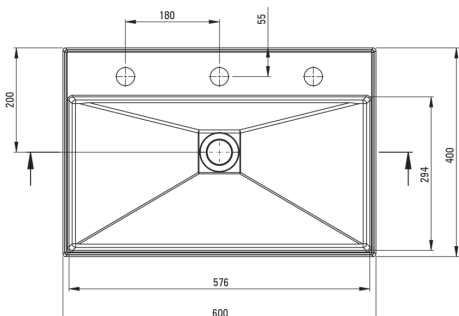

CORREO

Granite washbasin, countertop

Product code: CQR_AU6S

EAN: 5907650878957

Color: alabaster

Warranty [years]: 10

Washbasin

Material	granite
Width [mm]	400
Length [mm]	600
Height [mm]	100
Installation method	countertop/standing

Features:

- Properties of Deante granite: resistance to impact, high temperature, discoloration, thermal shock
- Hydrophobic properties repel water molecules
- Only the best materials, the quality of which has been confirmed by laboratory tests
- The finish enriched with silver ions adds antiseptic properties