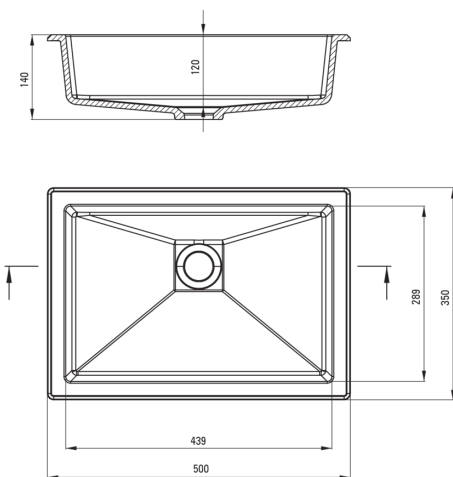

Features:

- Properties of Deante granite: resistance to impact, high temperature, discoloration, thermal shock
- Hydrophobic properties repel water molecules
- Dedicated cleaning agent, safe for cleaned surfaces
- The finish enriched with silver ions adds antiseptic properties