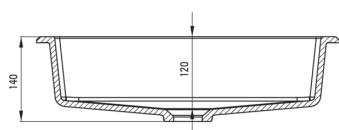

CORREO

Granite washbasin, undermount/inset

Product code: CQR_AU5U

EAN: 5907650827542

Color: alabaster

Warranty [years]: 10

Washbasin

Material	granite
Width [mm]	500
Length [mm]	350
Height [mm]	140
Installation method	recessed, under mounted

Features:

- Properties of Deante granite: resistance to impact, high temperature, discoloration, thermal shock
- Hydrophobic properties repel water molecules
- Dedicated cleaning agent, safe for cleaned surfaces
- The finish enriched with silver ions adds antiseptic properties