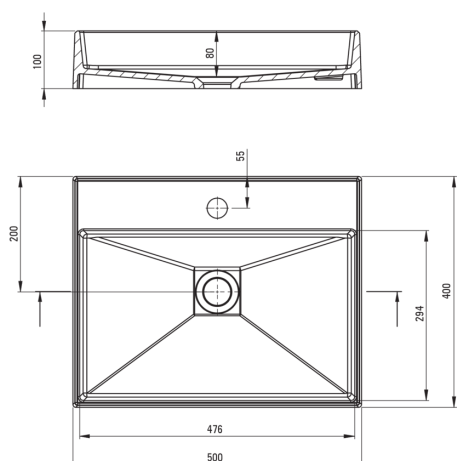

Features:

- Properties of Deante granite: resistance to impact, high temperature, discoloration, thermal shock
- Hydrophobic properties repel water molecules
- The finish enriched with silver ions adds antiseptic properties
- Only the best materials, the quality of which has been confirmed by laboratory tests