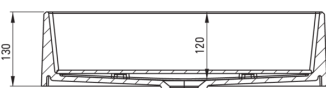

Features:

- Properties of Deante granite: resistance to impact, high temperature, discoloration, thermal shock
- Hydrophobic properties repel water molecules
- Only the best materials, the quality of which has been confirmed by laboratory tests
- The finish enriched with silver ions adds antiseptic properties
- Dedicated cleaning agent, safe for cleaned surfaces