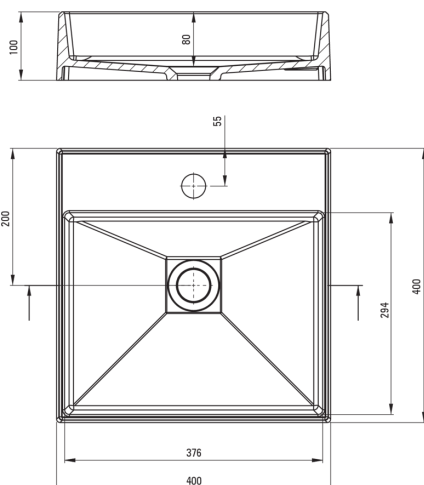

Features:

- Properties of Deante granite: resistance to impact, high temperature, discoloration, thermal shock - with EN 13310 norm
- Customizable elements - connect consoles and posts your way
- Hydrophobic properties repel water molecules
- Dedicated cleaning agent, safe for cleaned surfaces
- The finish enriched with silver ions adds antiseptic properties