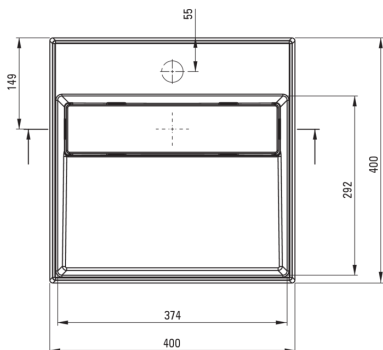

CORREO

Granite washbasin, countertop

Product code: CQR_AU4M

EAN: 5907650865148

Color: alabaster

Warranty [years]: 10

Washbasin

Material	granite
Width [mm]	400
Length [mm]	400
Height [mm]	130
Installation method	countertop/standing

Features:

- Hydrophobic properties repel water molecules
- Properties of Deante granite: resistance to impact, high temperature, discoloration, thermal shock
- The finish enriched with silver ions adds antiseptic properties
- Only the best materials, the quality of which has been confirmed by laboratory tests
- Dedicated cleaning agent, safe for cleaned surfaces