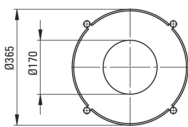

### Furniture

Finish	nero
Installation method	standing
Width [mm]	365
Height [mm]	845
Material	stainless steel
Adjustable feet	Yes
Towel hanger	Yes