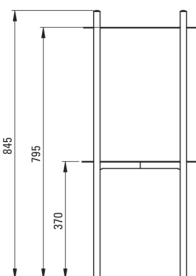

### Furniture

Finish	nero
Installation method	standing
Width [mm]	365
Height [mm]	845
Material	stainless steel
Adjustable feet	Yes
Towel hanger	Yes