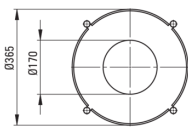

SILIA

Standing bathroom console

Product code: CKS_F36A

Color: brushed steel

Bathroom console

Finish	brushed steel
Installation method	standing
Width [mm]	360
Height [mm]	840
Material	stainless steel
Adjustable feet	Yes
Towel hanger	Yes

Features:

- Important! The console is sold without a sink
- Harmony and symmetry in your bathroom
- A console dedicated to washbasins from the Silia collection
- Practical shelf for cosmetics
- Useful towel hook
- Dedicated cleaning agent, safe for cleaned surfaces
- Easy care
- Solid and durable steel construction
- Only the best materials, the quality of which has been confirmed by laboratory tests
- Adjustable feet for easy leveling of the console
- Console equipped with a metal shelf