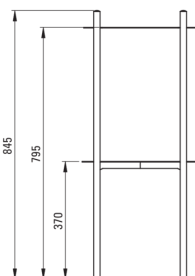

SILIA

Standing bathroom console

Product code: CKS_F36A

Color: brushed steel

Bathroom console

Finish	brushed steel
Installation method	standing
Width [mm]	360
Height [mm]	840
Material	stainless steel
Adjustable feet	Yes
Towel hanger	Yes

Features:

- Important! The console is sold without a sink
- Harmony and symmetry in your bathroom
- A console dedicated to washbasins from the Silia collection
- Practical shelf for cosmetics
- Useful towel hook
- Dedicated cleaning agent, safe for cleaned surfaces
- Easy care
- Solid and durable steel construction
- Only the best materials, the quality of which has been confirmed by laboratory tests
- Adjustable feet for easy leveling of the console
- Console equipped with a metal shelf