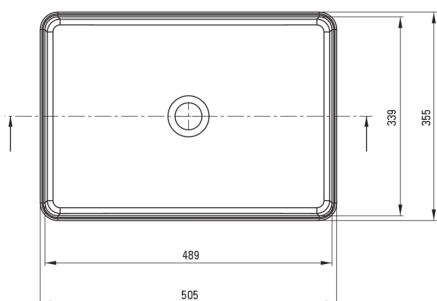

SQUARE

Ceramic washbasin, countertop

Product code: CGS_6U5S

EAN: 5907650862697

Color: white

Warranty [years]: 10

Washbasin

Material	ceramic
Width [mm]	355
Length [mm]	505
Height [mm]	120
Installation method	countertop/standing

Features:

- Hard and durable ceramics does not lose its properties with long use
- Antibacterial coating, preventing the growth of microorganisms
- Only the best materials, the quality of which has been confirmed by laboratory tests
- Dedicated cleaning agent, safe for cleaned surfaces