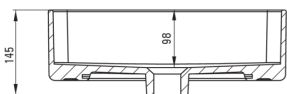

SQUARE

Ceramic washbasin, countertop

Product code: CGS_6U4S

EAN: 5907650862673

Color: white

Warranty [years]: 10

Washbasin

Material	ceramic
Width [mm]	405
Length [mm]	405
Height [mm]	120
Installation method	countertop/standing

Features:

- Hard and durable ceramics does not lose its properties with long use
- Antibacterial coating, preventing the growth of microorganisms
- Only the best materials, the quality of which has been confirmed by laboratory tests
- Dedicated cleaning agent, safe for cleaned surfaces