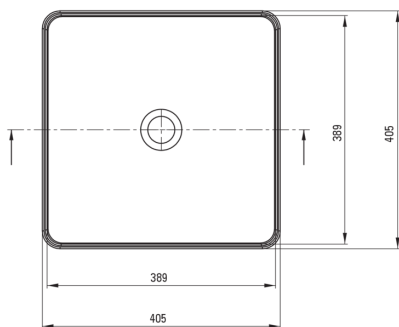

SQUARE

Ceramic washbasin, countertop

Product code: CGS_6U4S

EAN: 5907650862673

Color: white

Warranty [years]: 10

Washbasin

Material	ceramic
Width [mm]	405
Length [mm]	405
Height [mm]	120
Installation method	countertop/standing

Features:

- Hard and durable ceramics does not lose its properties with long use
- Antibacterial coating, preventing the growth of microorganisms
- Only the best materials, the quality of which has been confirmed by laboratory tests
- Dedicated cleaning agent, safe for cleaned surfaces