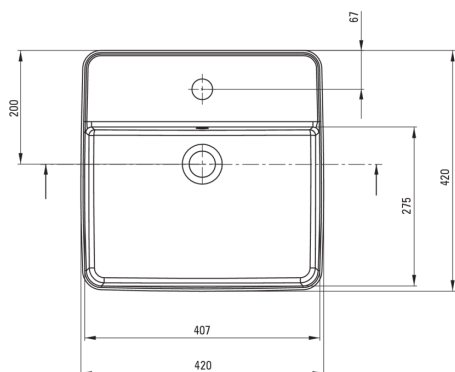

SQUARE

Ceramic washbasin, countertop

Product code: CGS_6U4B

EAN: 5907650862796

Color: white

Warranty [years]: 10

Washbasin

Material	ceramic
Width [mm]	420
Length [mm]	420
Height [mm]	120
Installation method	countertop/standing

Features:

- Hard and durable ceramics does not lose its properties with long use
- Antibacterial coating, preventing the growth of microorganisms
- Only the best materials, the quality of which has been confirmed by laboratory tests
- Dedicated cleaning agent, safe for cleaned surfaces