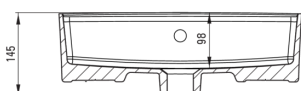

SQUARE

Ceramic washbasin, countertop

Product code: CGS_6U4B

EAN: 5907650862796

Color: white

Warranty [years]: 10

Washbasin

Material	ceramic
Width [mm]	420
Length [mm]	420
Height [mm]	120
Installation method	countertop/standing

Features:

- Hard and durable ceramics does not lose its properties with long use
- Antibacterial coating, preventing the growth of microorganisms
- Only the best materials, the quality of which has been confirmed by laboratory tests
- Dedicated cleaning agent, safe for cleaned surfaces