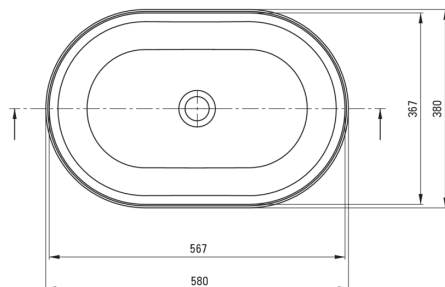

ROUND

Ceramic washbasin, countertop

Product code: CGR_6U6S

EAN: 5907650862833

Color: white

Warranty [years]: 10

Washbasin

Material	ceramic
Width [mm]	580
Length [mm]	380
Height [mm]	140

Features:

- Hard and durable ceramics does not lose its properties with long use
- Antibacterial coating, preventing the growth of microorganisms
- Only the best materials, the quality of which has been confirmed by laboratory tests
- Dedicated cleaning agent, safe for cleaned surfaces