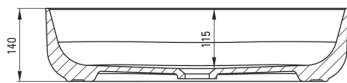

ROUND

Ceramic washbasin, countertop

Product code: CGR_6U6S

EAN: 5907650862833

Color: white

Warranty [years]: 10

Washbasin

Material	ceramic
Width [mm]	580
Length [mm]	380
Height [mm]	140

Features:

- Hard and durable ceramics does not lose its properties with long use
- Antibacterial coating, preventing the growth of microorganisms
- Only the best materials, the quality of which has been confirmed by laboratory tests
- Dedicated cleaning agent, safe for cleaned surfaces