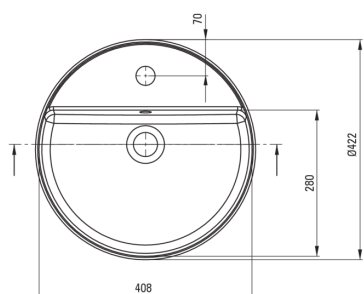

ROUND

Ceramic washbasin, countertop

Product code: CGR_6U4B

EAN: 5907650862710

Color: white

Warranty [years]: 10

Washbasin

Material	ceramic
Width [mm]	420
Height [mm]	120
Installation method	countertop/standing

Features:

- Hard and durable ceramics does not lose its properties with long use
- Antibacterial coating, preventing the growth of microorganisms
- Only the best materials, the quality of which has been confirmed by laboratory tests
- Dedicated cleaning agent, safe for cleaned surfaces