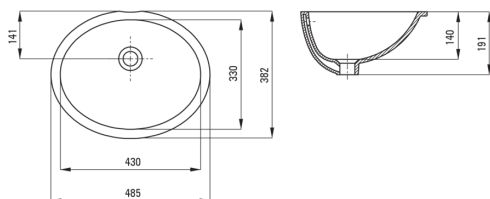

ALPINIA

Ceramic washbasin, under mounted

Product code: CGA_6U5U

EAN: 5907650831426

Color: white

Warranty [years]: 10

Washbasin

Material	ceramic
Width [mm]	330
Length [mm]	430
Height [mm]	191
Installation method	under mounted

Features:

- Hard and durable ceramics does not lose its properties with long use
- Antibacterial coating, preventing the growth of microorganisms
- Dedicated cleaning agent, safe for cleaned surfaces