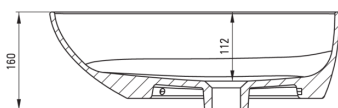

ALPINIA

Ceramic washbasin, countertop

Product code: CGA_6U5S

EAN: 5907650862581

Color: white

Warranty [years]: 10

Washbasin

Material	ceramic
Width [mm]	350
Length [mm]	470
Height [mm]	140
Installation method	countertop/standing

Features:

- Hard and durable ceramics does not lose its properties with long use
- Antibacterial coating, preventing the growth of microorganisms
- Only the best materials, the quality of which has been confirmed by laboratory tests
- Dedicated cleaning agent, safe for cleaned surfaces