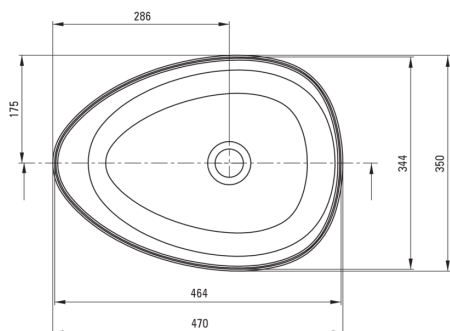

ALPINIA

Ceramic washbasin, countertop

Product code: CGA_6U5S

EAN: 5907650862581

Color: white

Warranty [years]: 10

Washbasin

Material	ceramic
Width [mm]	350
Length [mm]	470
Height [mm]	140
Installation method	countertop/standing

Features:

- Hard and durable ceramics does not lose its properties with long use
- Antibacterial coating, preventing the growth of microorganisms
- Only the best materials, the quality of which has been confirmed by laboratory tests
- Dedicated cleaning agent, safe for cleaned surfaces