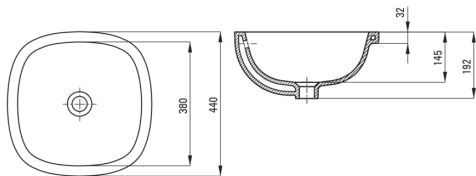

ALPINIA

Ceramic washbasin, under mounted

Product code: CGA_6U4U

EAN: 5907650831419

Color: white

Warranty [years]: 10

Washbasin

Material	ceramic
Width [mm]	380
Length [mm]	380
Height [mm]	192
Installation method	under mounted

Features:

- Hard and durable ceramics does not lose its properties with long use
- Antibacterial coating, preventing the growth of microorganisms
- Dedicated cleaning agent, safe for cleaned surfaces