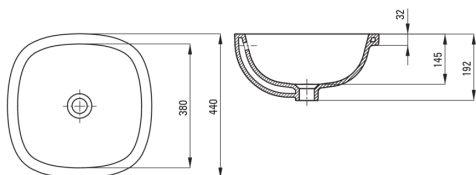

ALPINIA

Ceramic washbasin, under mounted

Product code: CGA_6U4U

EAN: 5907650831419

Color: white

Warranty [years]: 10

Washbasin

Material	ceramic
Width [mm]	380
Length [mm]	380
Height [mm]	192
Installation method	under mounted

Features:

- Hard and durable ceramics does not lose its properties with long use
- Antibacterial coating, preventing the growth of microorganisms
- Dedicated cleaning agent, safe for cleaned surfaces