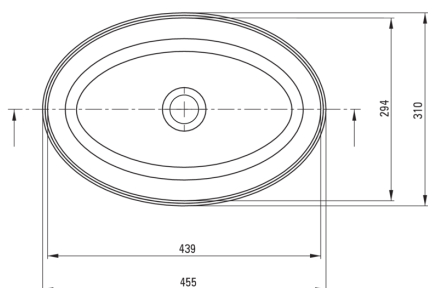

ALPINIA

Ceramic washbasin, countertop

Product code: CGA_6U4S

EAN: 5907650862598

Color: white

Warranty [years]: 10

Washbasin

Material	ceramic
Width [mm]	310
Length [mm]	455
Height [mm]	140
Installation method	countertop/standing

Features:

- Hard and durable ceramics does not lose its properties with long use
- Antibacterial coating, preventing the growth of microorganisms
- Only the best materials, the quality of which has been confirmed by laboratory tests
- Dedicated cleaning agent, safe for cleaned surfaces