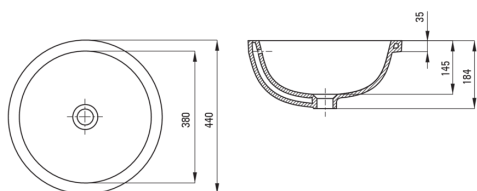

ALPINIA

Ceramic washbasin, under mounted

Product code: CGA_6U3U

EAN: 5907650831396

Color: white

Warranty [years]: 10

Washbasin

Material	ceramic
Width [mm]	380
Length [mm]	380
Height [mm]	184
Installation method	under mounted

Features:

- Hard and durable ceramics does not lose its properties with long use
- Antibacterial coating, preventing the growth of microorganisms
- Dedicated cleaning agent, safe for cleaned surfaces