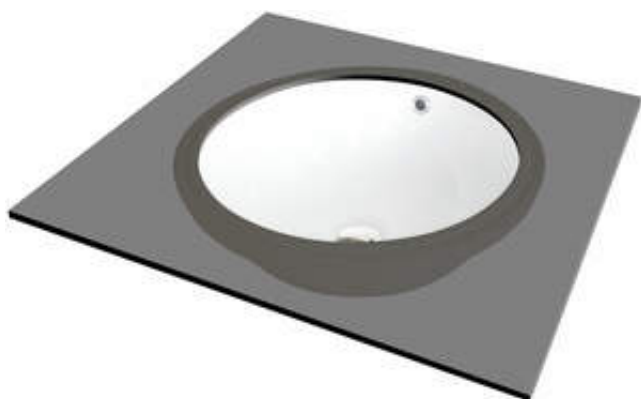

ALPINIA

Ceramic washbasin, under mounted

Product code: CGA_6U3U

EAN: 5907650831396

Color: white

Warranty [years]: 10

Washbasin

Material	ceramic
Width [mm]	380
Length [mm]	380
Height [mm]	184
Installation method	under mounted

Features:

- Hard and durable ceramics does not lose its properties with long use
- Antibacterial coating, preventing the growth of microorganisms
- Dedicated cleaning agent, safe for cleaned surfaces